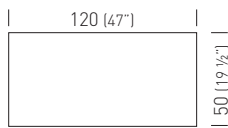

Compactop Color / Colore Piano Compactop

Laminated Top Color / Colore Piano Laminato

Fullcolor white top price available on demand (min 5 pcs).
Bianco Fullcolor prezzo disponibile su richiesta (min 5 pcs).