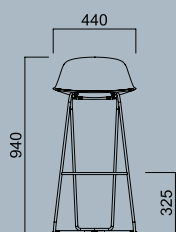

—
STOOL WITH DANDY FRAME
MADE OF WHITE PAINTED STEEL
ROD, WITH FOOTREST AND
WHITE POLYPROPYLENE SHELL.