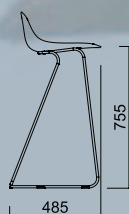

—
STOOL WITH DANDY FRAME
MADE OF WHITE PAINTED STEEL
ROD, WITH FOOTREST AND
WHITE POLYPROPYLENE SHELL.