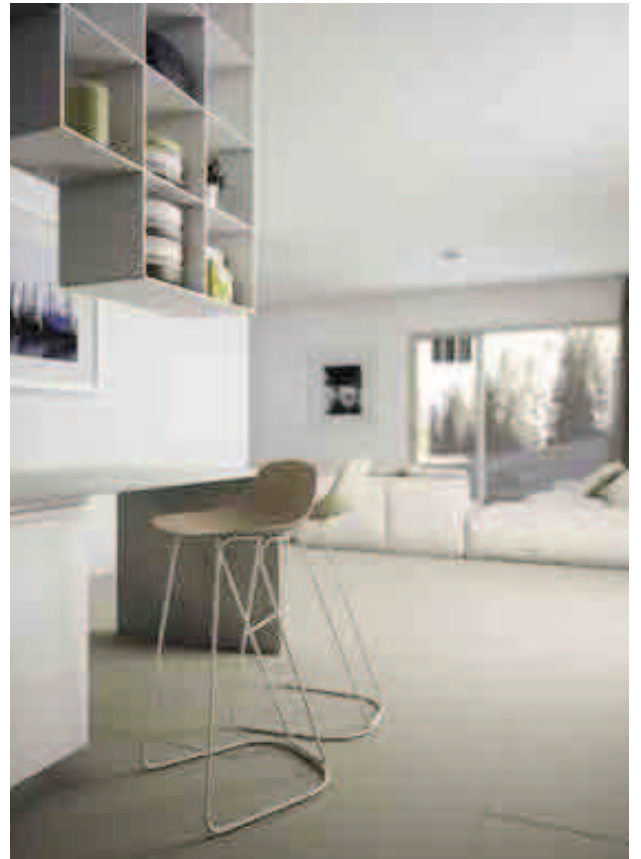

PURE LOOP MINI
DANDY STOOL