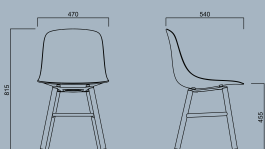

PURE LOOP BINUANCE

PURE LOOP BINUANCE

DESIGN:
CLAUS BREINHOLT

NEW "RETRO" SOLID OAK FRAME RECALLING STARK SCANDINAVIAN DESIGN WITH A PURE WHITE/OFF WHITE SHELL.

—
THE MATT COLOUR COMBINATIONS MATCHED TO A VARIETY OF FRAMES MAKE THIS FAMILY SUITABLE FOR COUNTLESS APPLICATIONS AND SETTINGS: CASUAL, CHIC OR TOTAL-WHITE.