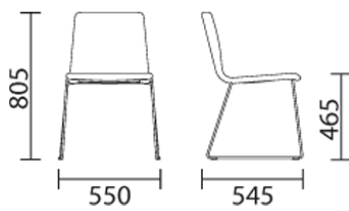

# INGA soft 5689

DESIGN:  
PEDRALI R&D

Inga chair is featured by soft and essential shapes.  
The shell can be upholstered in fabric or simil leather,  
steel rod frame Ø10mm.