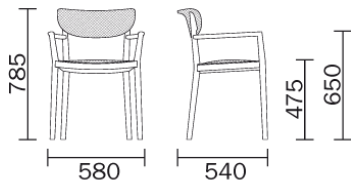

# TIVOLI 2806

DESIGN:  
CAZZANIGA MANDELLI PAGLIARULO

Tivoli armchair recalls the traditional wooden chairs, maintaining comfort and inspiring conviviality. A clean design where the structural elements are perfectly integrated in the frame. The three-dimensional curves and the generous proportions of the back rest make Tivoli an ergonomic and elegant chair. Ash wood frame, upholstered seat and back with fabric or simil leather.