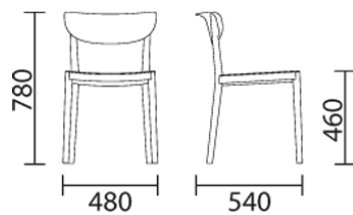

PEDRALI[®]
THE ITALIAN ESSENCE

TIVOLI 2800

DESIGN:
CAZZANIGA MANDELLI PAGLIARULO

Tivoli recalls the traditional wooden chairs, maintaining comfort and inspiring conviviality. A clean design where the structural elements are perfectly integrated in the frame. The three-dimensional curves and the generous proportions of the back rest make Tivoli an ergonomic and elegant chair. Ash wood frame, plywood seat and three-dimensional plywood back.