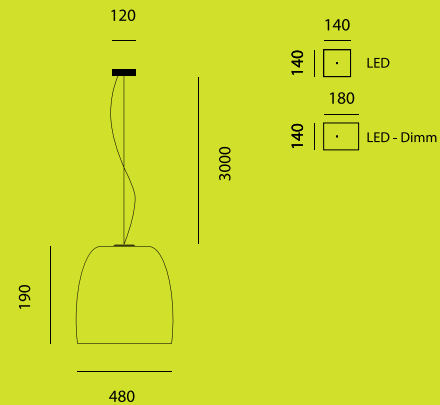

Colors

- white / white
- white / orange
- white / gold
- black / white
- black / gold