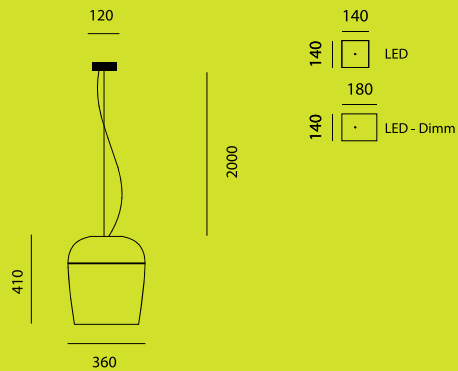

Model S5

Colors

- white
- black
- ivory
- laguna